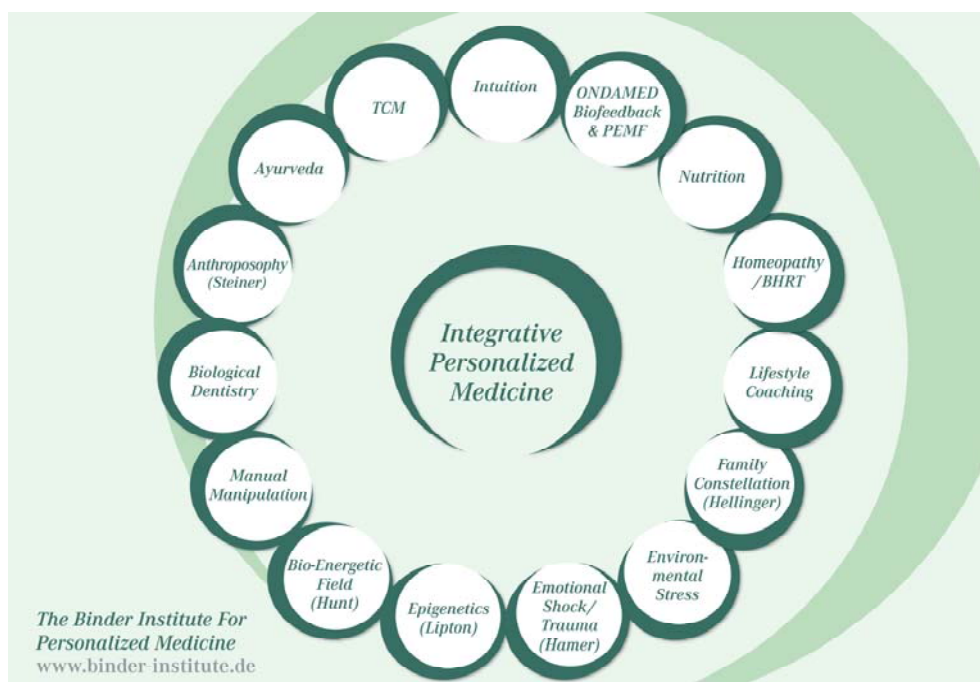

INTENSIVE PRACTITIONER COURSE

This Intensive Course for ONDAMED Practitioners is designed and taught by Dr. Silvia Binder, the Founder of the Binder Institute for Personalized Medicine in Southern Germany. This hands-on advanced training goes into depth on many different ancient and cutting-edge philosophies and methods like: Intuition, TCM, Ayurveda, Homeopathy, Bach Flowers, Testing for Inflammatory Response to Nutritional Intake and Desensibilization, Nutritional Counseling, Detoxification, homeopathic Hormone Replacement Therapy, Weight Optimization, Epigenetics, Germanic New Medicine, and Bio-Energetic Medicine.

Learn about Silvia's „Plantary System“ and start using some or all aspects in your daily clinical work.